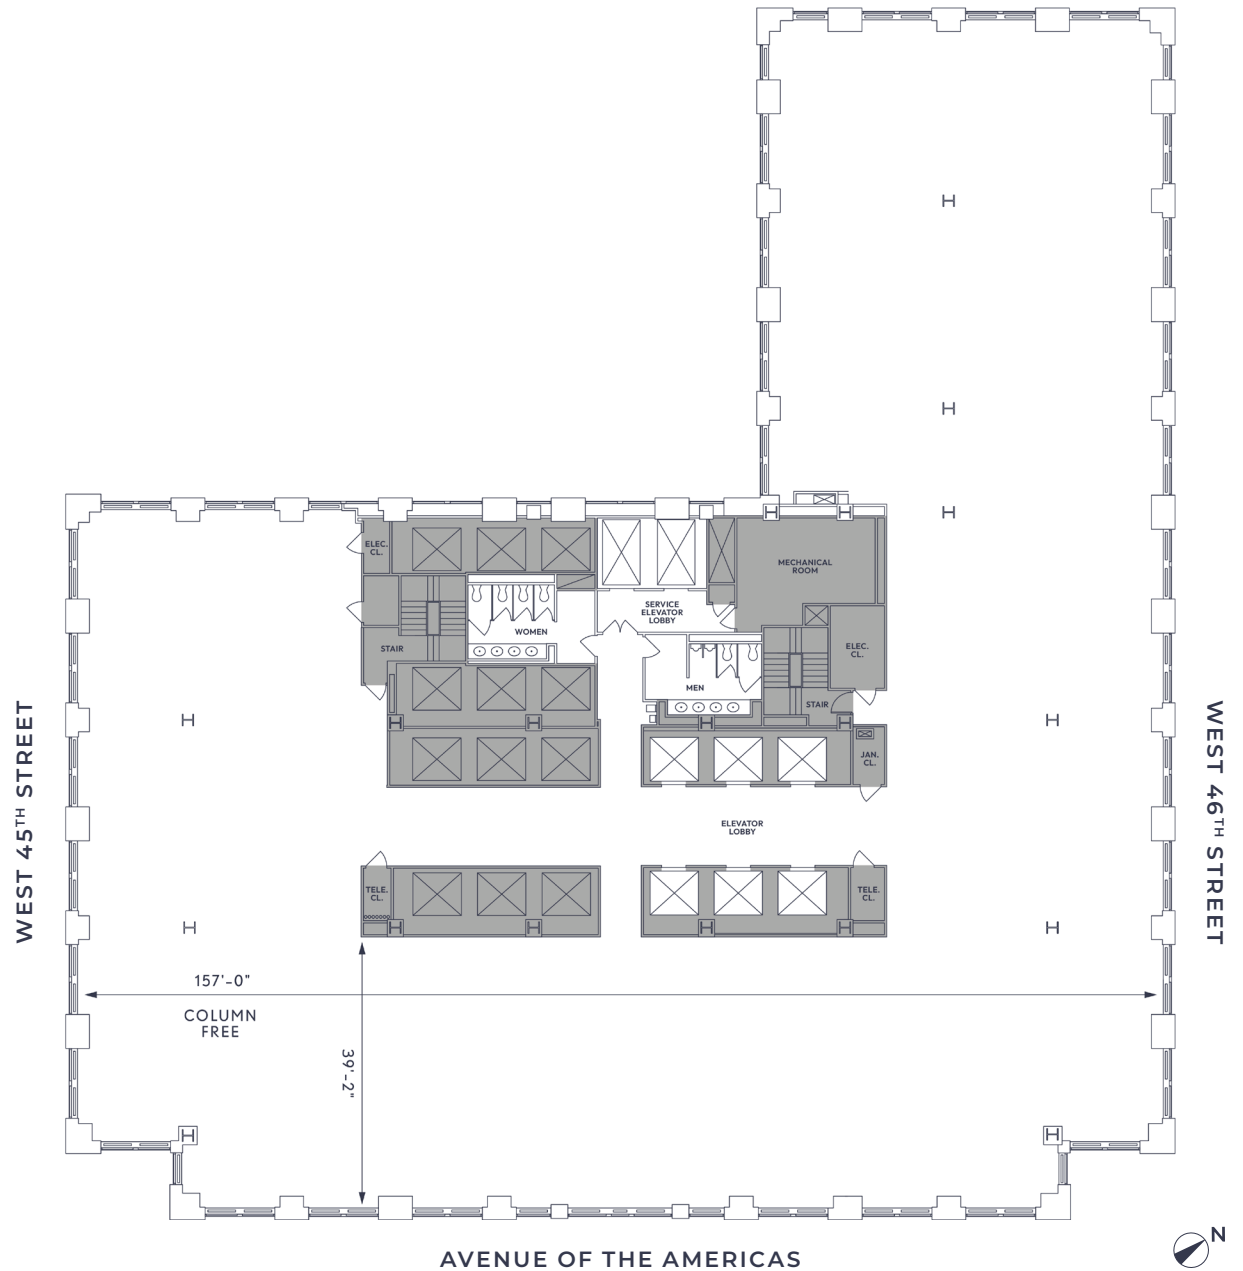

FLOOR 15

24,625 SF (E)
CORE & SHELL

Immediate Availability

FLOOR 15

SILVERSTEIN
PROPERTIES

1177 AVENUE OF THE AMERICAS