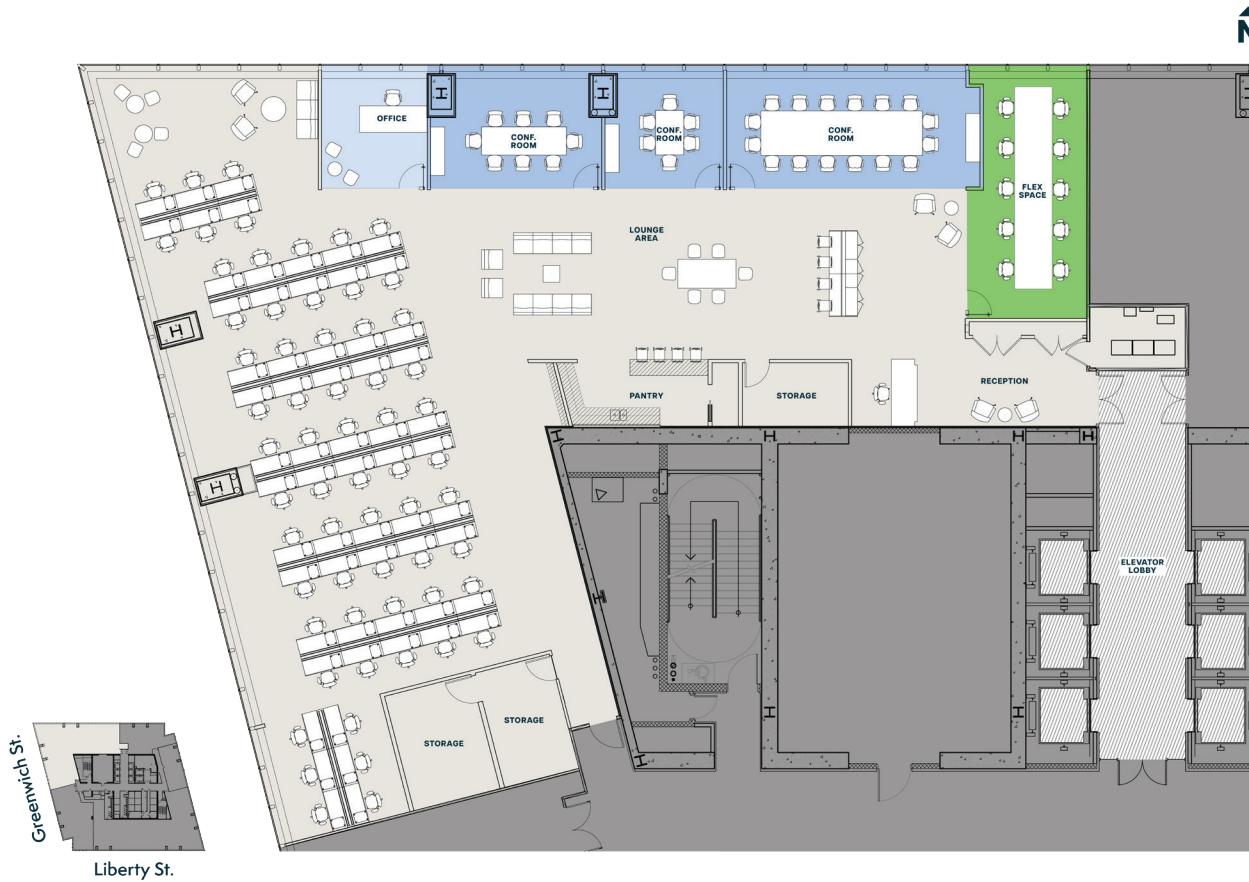

WORLD
TRADE
CENTER

44th Floor (P)

13,033 RSF

EXISTING CONDITIONS

WORKSPACE & SUPPORT	SEATS
Office	1
Conference Room	3
Flex Space	1
Workstations	62
Lounge Area	2
Pantry	1
Reception	1

* Space is available furnished