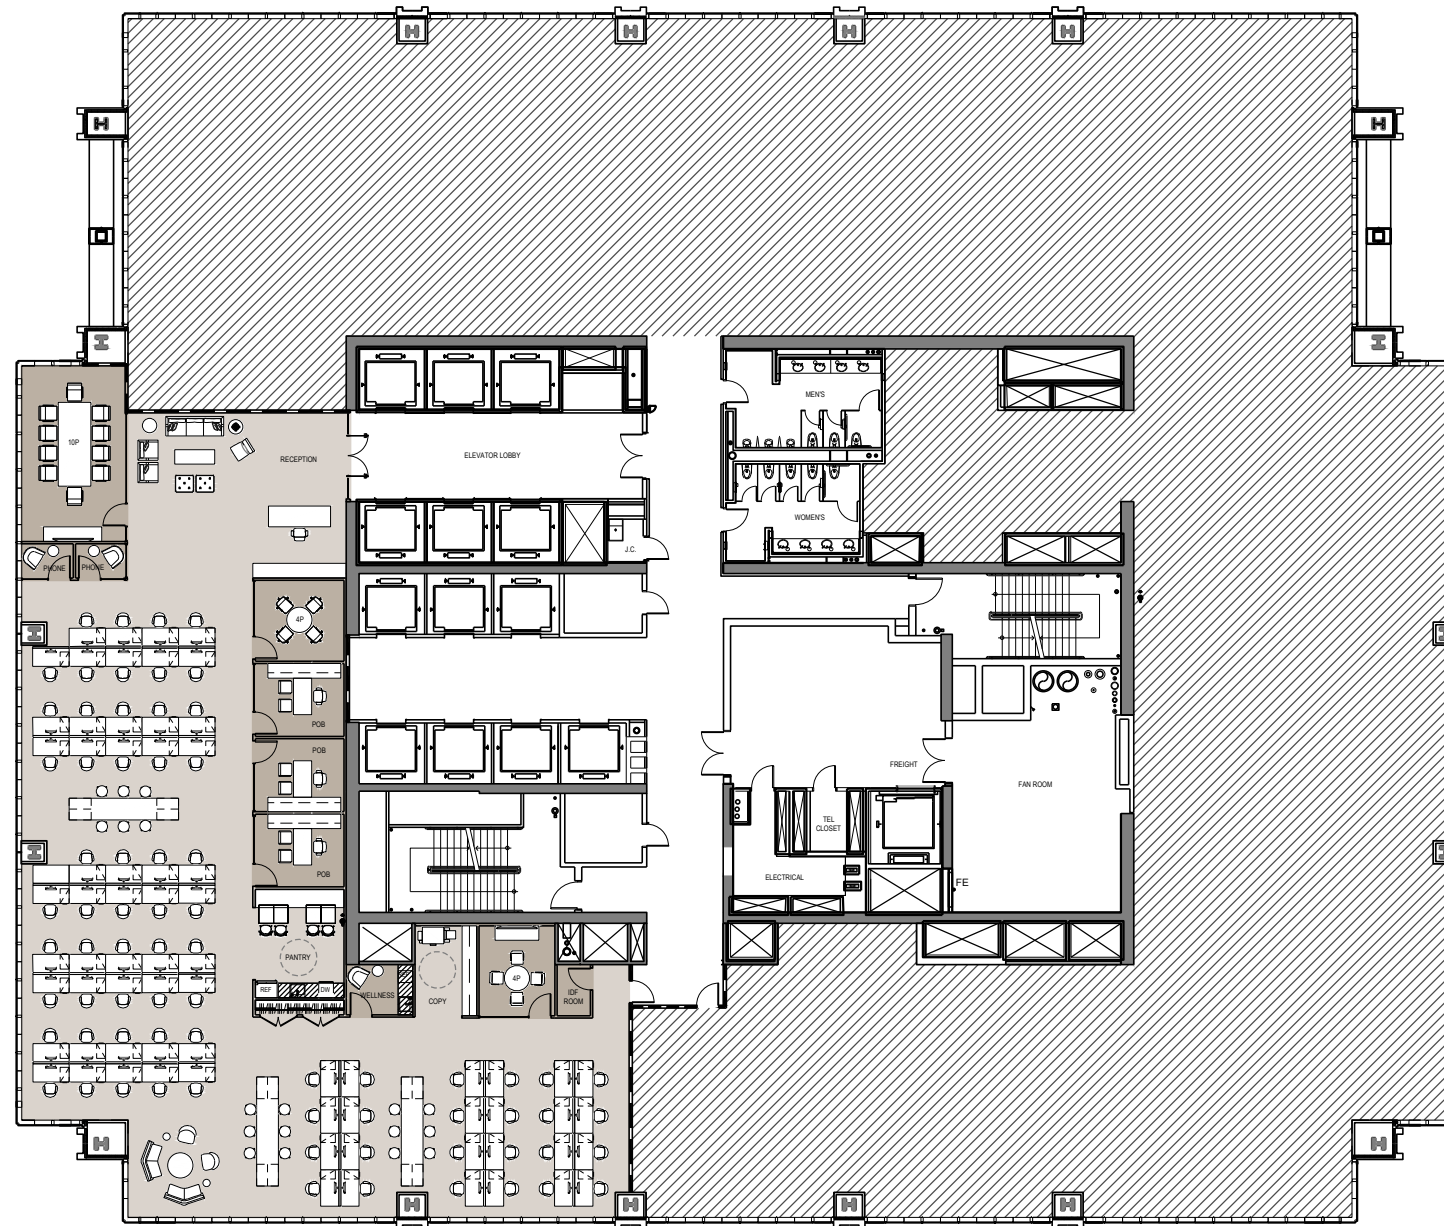

10,426 RSF

PERSONNEL

SPACE TYPE	PLAN
POB	3
WSA	72
Receptionist	1
TOTAL	76

COLLABORATION

SPACE TYPE	PLAN	
	SPACE	TOTAL SEATS
10P Conference	1	10
4P Meeting	2	8
1P Phone Room	2	2
TOTAL	5	20

1520159-00 | 4/2/2020 | SK01