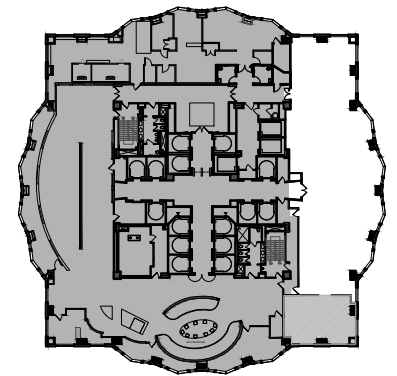

KEY PLAN

US BANK TOWER
633 W 5TH ST.
LOS ANGELES, CA 90071

54TH FLOOR
SUITE 5400
±5,000 RSF

06/11/2018