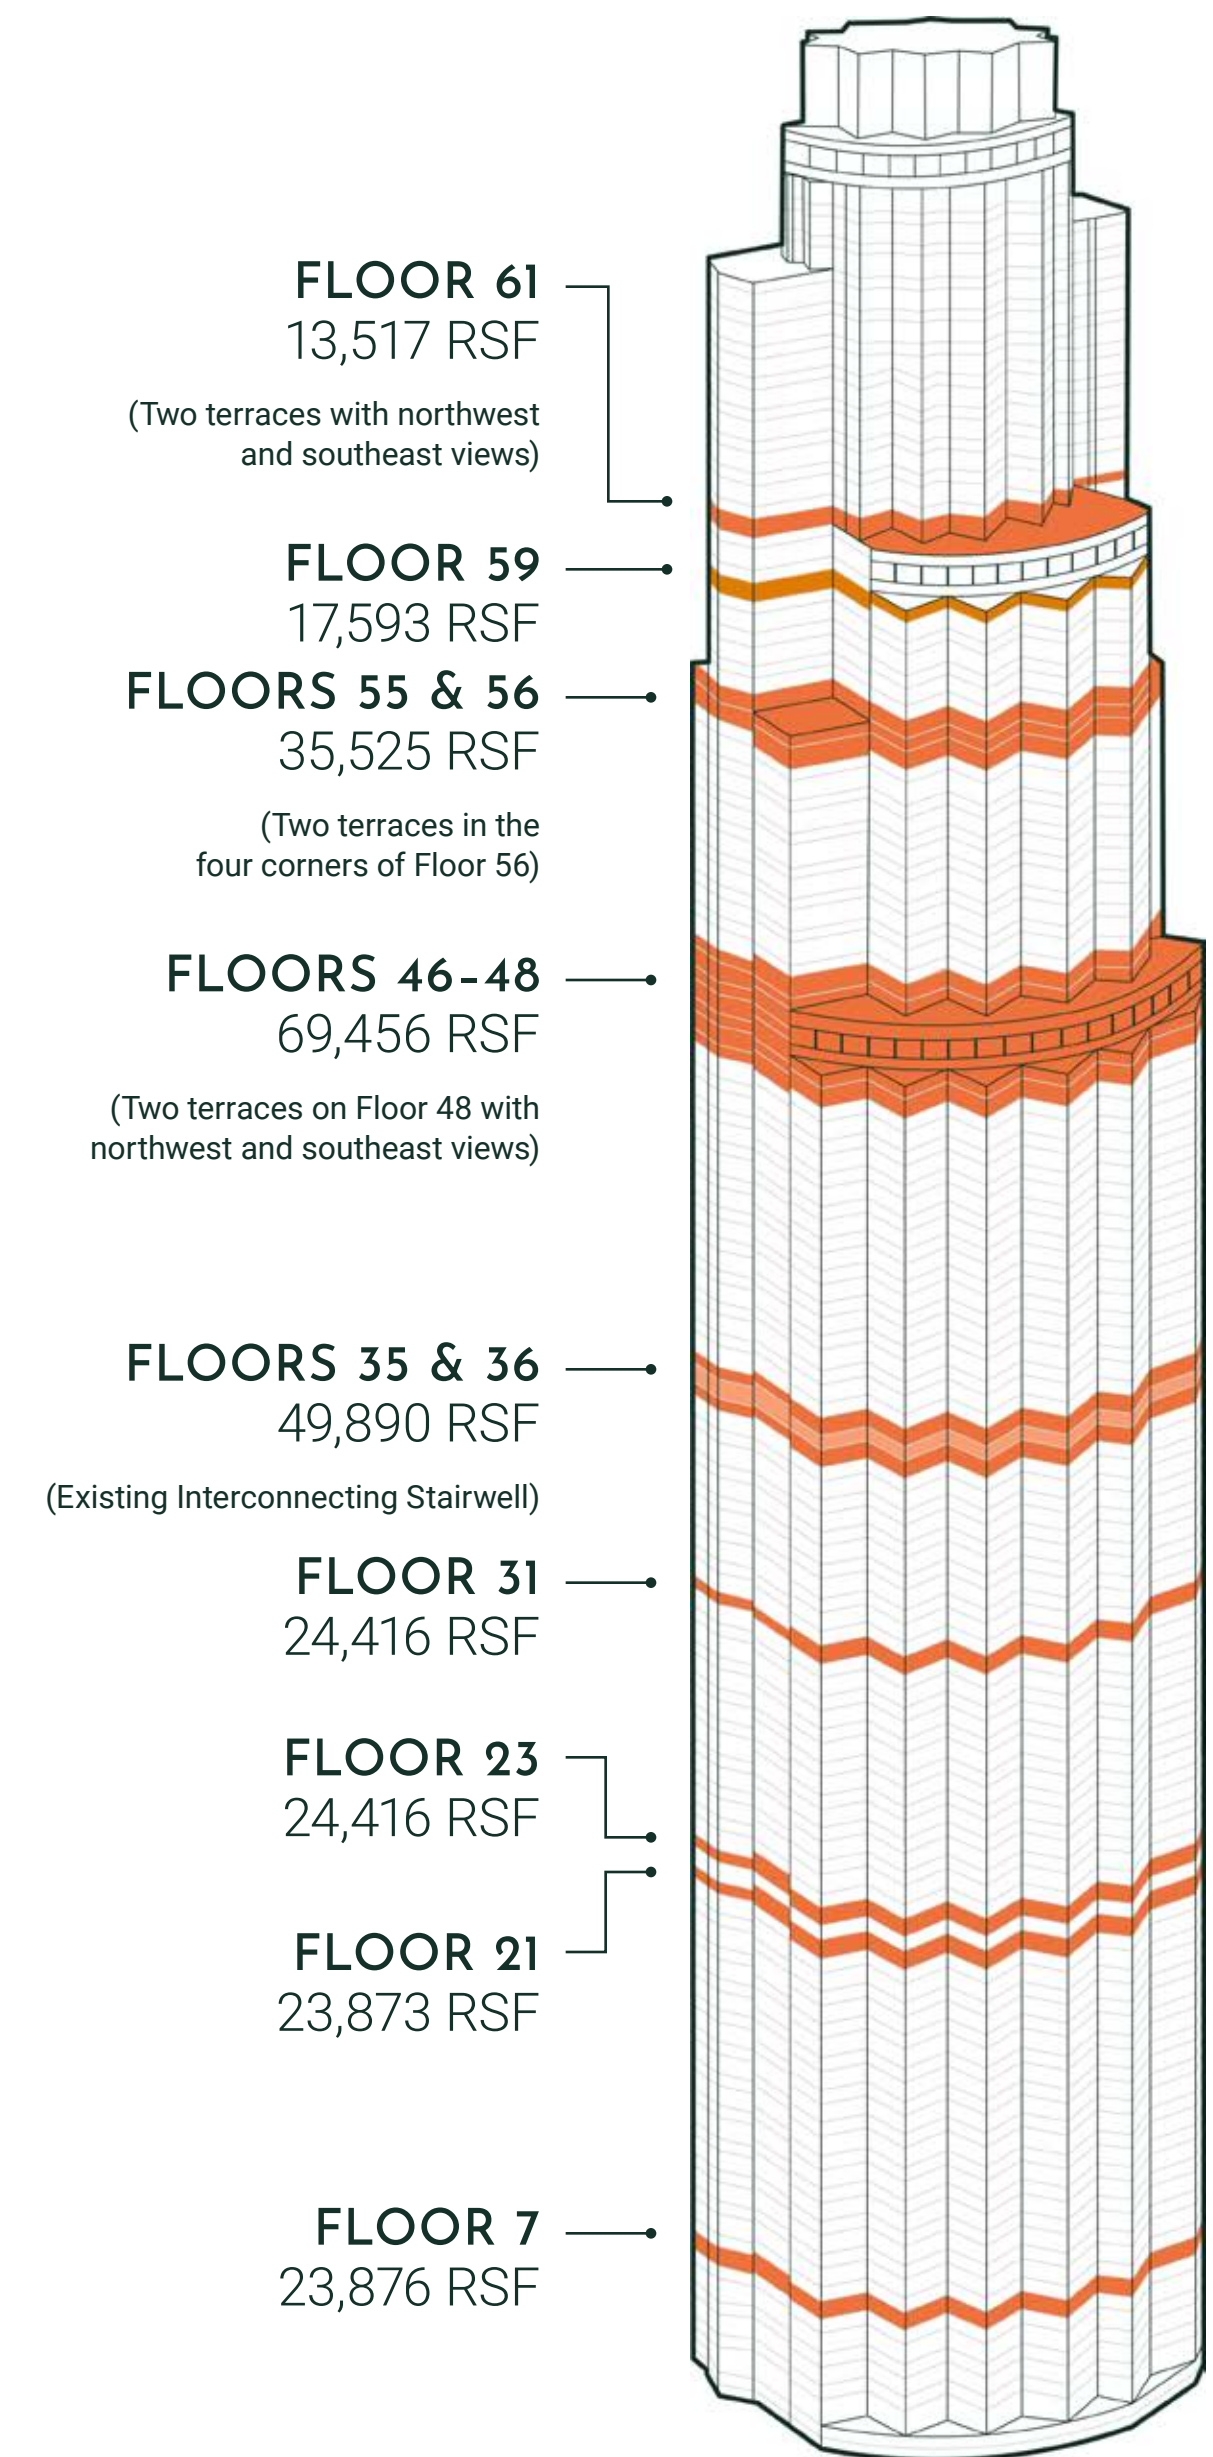

THE VISTA CAFÉ

FITNESS CENTER

VALET SERVICE

MEETING SPACES

the
vista

A SKY-HIGH RETREAT ON THE 54TH FLOOR.

A FLOOR WITH VIEWS SO SPECTACULAR,
WE HAD TO SHARE IT.

An unprecedented extension of your workspace, The Vista is a 15,000-square-foot boutique destination that marries form and function to create the ideal atmosphere for work and leisure.

MOVE-IN READY SPACES

FLOORS 45-48 —
Up to 95,000 RSF
(Two potential terraces of
exclusive outdoor space)

FLOORS 28-31 —
Up to 100,000 RSF

FULL FLOOR AVAILABILITIES

[VIEW ALL AVAILABILITIES](#)

THE SILVERSTEIN STANDARD