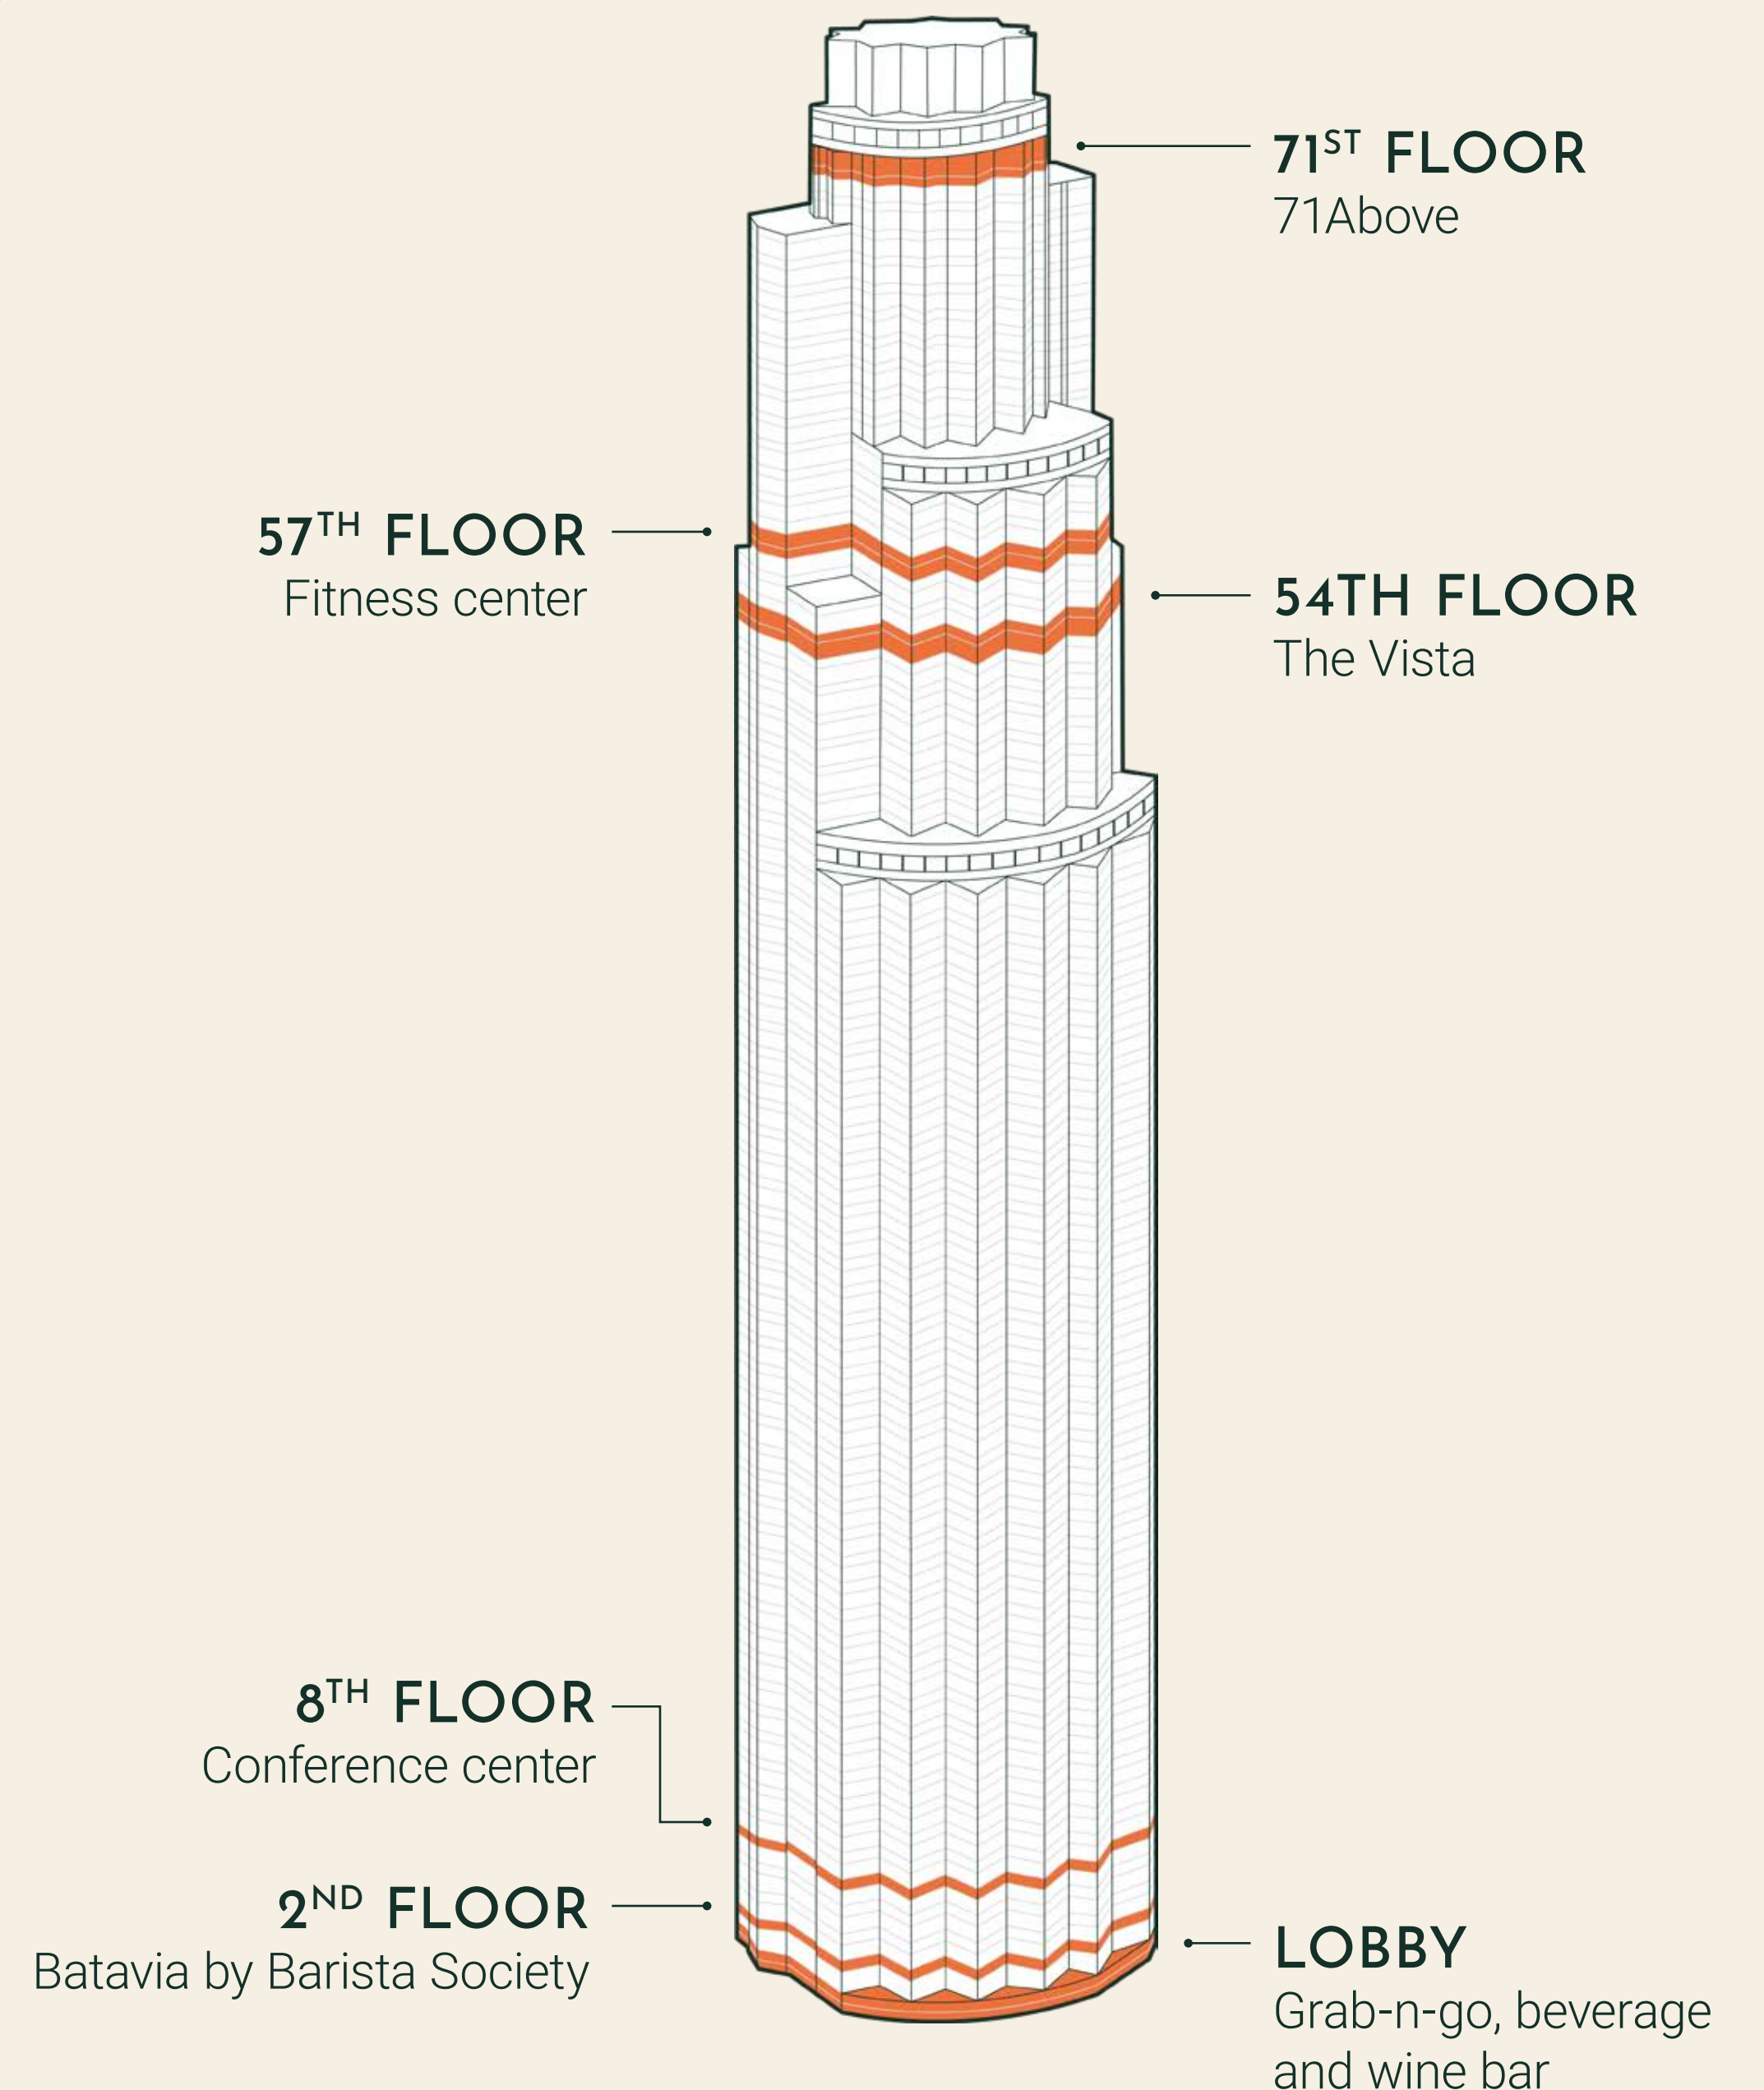

THE VISTA CAFÉ

FITNESS CENTER

VALET SERVICE

MEETING SPACES

the
vista

A SKY-HIGH RETREAT ON THE 54TH FLOOR.

A FLOOR WITH VIEWS SO SPECTACULAR,
WE HAD TO SHARE IT.

An unprecedented extension of your workspace, The Vista is a 15,000-square-foot boutique destination that marries form and function to create the ideal atmosphere for work and leisure.