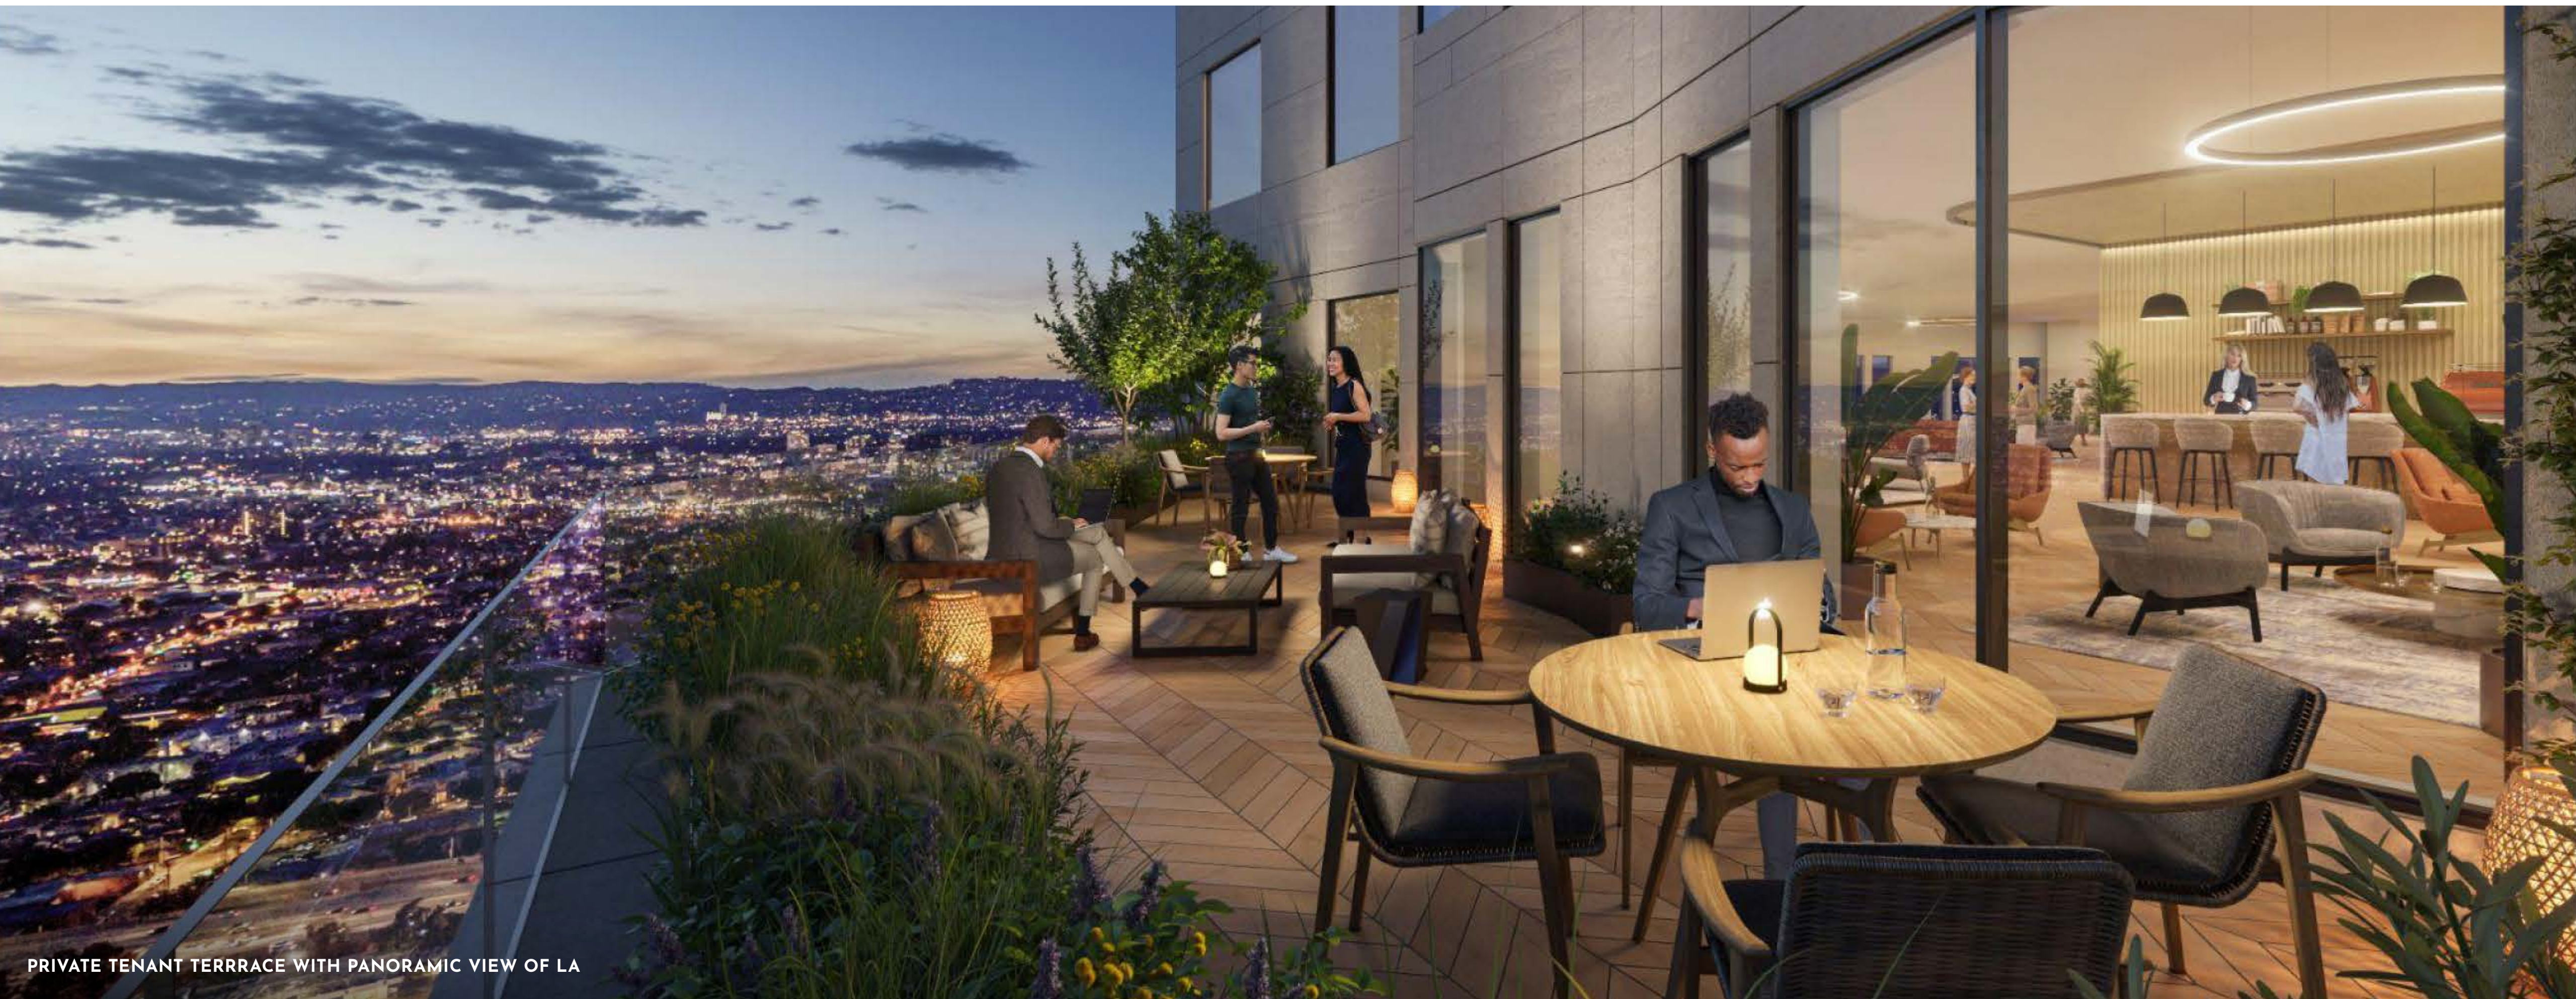

FEEL RIGHT AT HOME.

A chic, nature-infused entrance experience, the lobby at U.S. Bank Tower is a place to congregate, connect, celebrate, and do it all in a setting that never fails to inspire.

FEATURING:

- Breakfast café and bar
- Meeting and greeting spaces
- Cabana seating
- Coffee and juice bar
- Cocktail bar
- Co-working areas designed for productivity

THERE'S VIEWS,
THEN THERE'S
U.S. BANK
TOWER VIEWS.

UNOBSTRUCTED. UNSURPASSED.

U.S. Bank Tower offers the best views in Los Angeles. Standing above all in Downtown LA, the tower's purposeful design delivers panoramas in every direction and offers opportunities for private outdoor space.